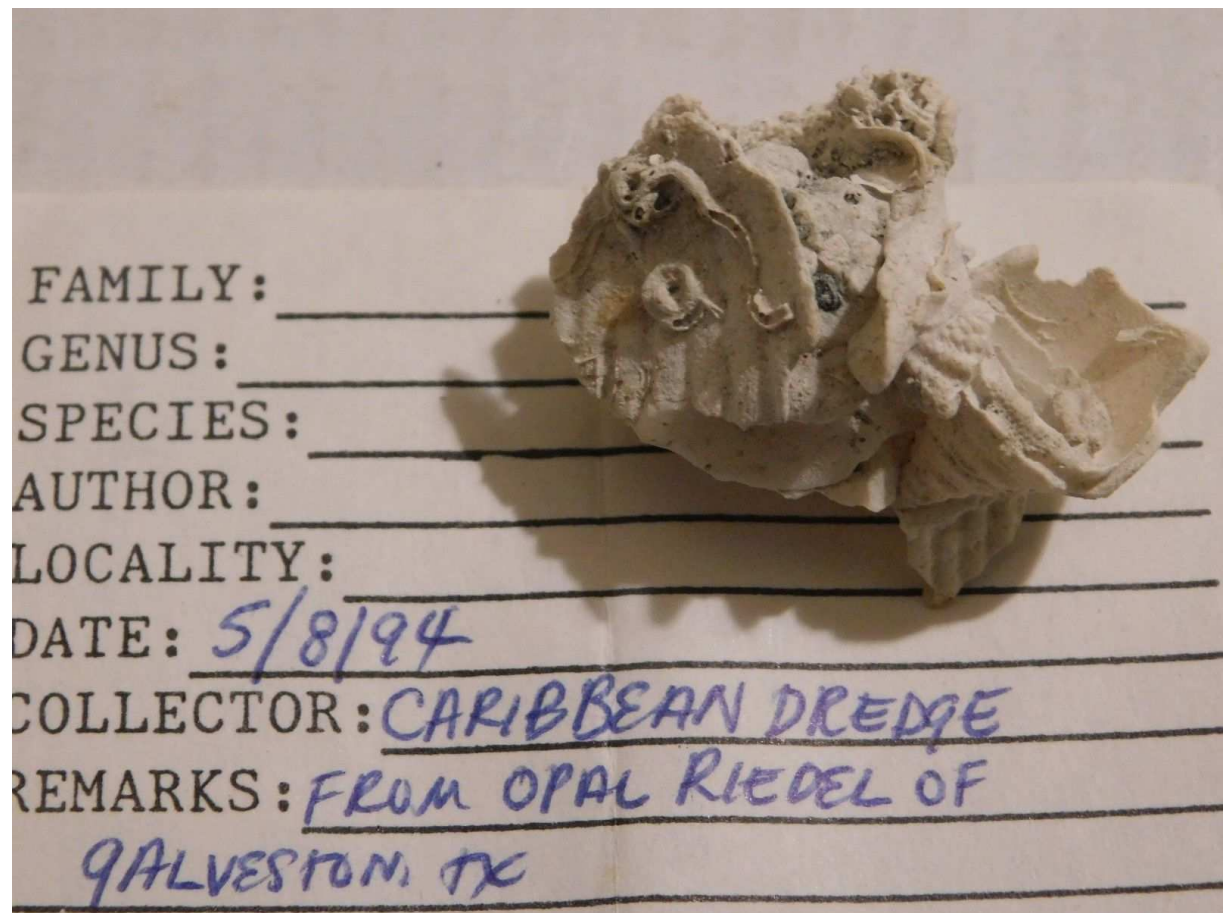

**Xenophora conchyliophora data Florida 30mm**

1.25 \$, Jul 2017

FAMILY: \_\_\_\_\_

GENUS: \_\_\_\_\_

SPECIES: \_\_\_\_\_

AUTHOR: \_\_\_\_\_

LOCALITY: \_\_\_\_\_

DATE: 5/8/94

COLLECTOR: CARIBBEAN DREDGE

REMARKS: FROM OPAL RIEDEL OF

WALVESTON, TX

PREPARED BY: \_\_\_\_\_